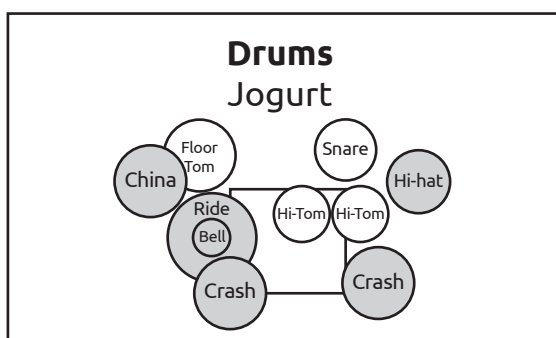

Backdrop - banner 200 x 150cm

Own IEM

Guitar
 Martin

Helix

Vocals
 Oli

Bass
 Vojta

Guitar
 Ondra

Helix

INPUT LIST

1	Vocal	XLR out	5	Kick	XLR out triggered sample	9	Sample L	mono XLR out
2	Bass	XLR line out	6	Vocal 2 (M)	XLR out	10	Sample R	mono XLR out
3	Guitar O	XLR line out	7	Vocal 3 (V)	XLR out	11	Bass drop L	mono XLR out
4	Guitar M	XLR line out	8	Vocal 4 (O)	XLR out	12	Bass drop R	mono XLR out